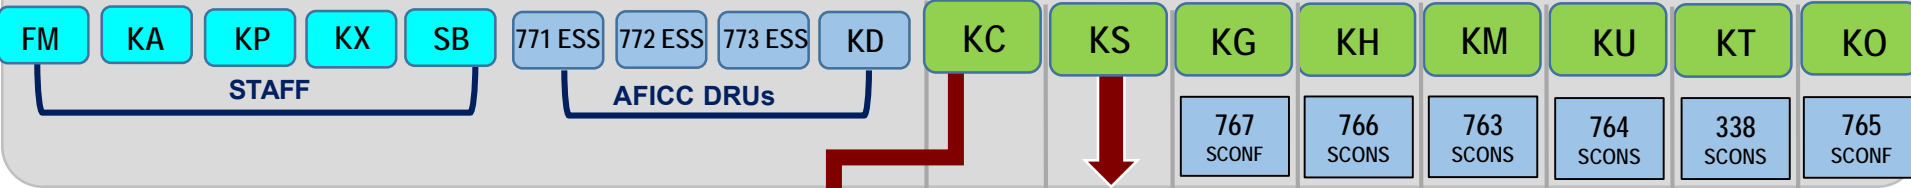

U.S. Air Force Operational Contracting

**HQ AFICC
WPAFB**

KEY:
 MAJCOM
 Specialized/Mission Execution

Operational Contracting Units at the Installation Execution Level Receive Contracting Authority from AFICC

Staff: 186
Direct Execution: 3053
(includes Specialized/Mission & Installation Execution Levels)

Installation Execution Level	AMIC		38 CONS	767 SCONF	766 SCONS	763 SCONS	764 SCONS	338 SCONS	765 SCONF
	AFCENT	USMTM	AF NORTH	STRAT -COM	PACAF	TRANS -COM	USAFE	AF SOUTH	AFSOC
	4 CONS	332 ECONS	21 CONS	2 CONS	18 CONS	6 CONS	31 CONS	14 CONS	1 SOCONS
	9 CONS	379 ECONS	30 CONS	5 CONS	35 CONS	19 CONS	39 CONS	17 CONS	27 SOCONS
	20 CONS	380 ECONS	45 CONS	7 CONS	36 CONS	22 CONS	48 CONS	42 CONS	
	23 CONS	386 ECONS	49 CONS	407 ECONF	354 CONS	60 CONS	52 CONS	47 CONF	
	55 CONS		50 CONS	28 CONS	374 CONS	87 CONS	65 CONS	56 CONS	
	99 CONS		460 CONF	90 CONS	647 CONS	92 CONS	421 ABG/LG	71 CONF	
	325 CONS			341 CONS	673 CONS	319 CONS	425 ABG/LGC	81 CONS	
	355 CONS			377 MSG/PK		375 CONS	435 AGOW	82 CONS	
	366 CONS			509 CONS		436 CONS	496 ABS/LGC	97 CONS	
	633 CONS					628 CONS	501 CSW/RCO	502 CONS	
			700 CONS						
	ACC	AFSPC	AFGSC	PACAF	AMC	USAFE	AETC	AFSOC	