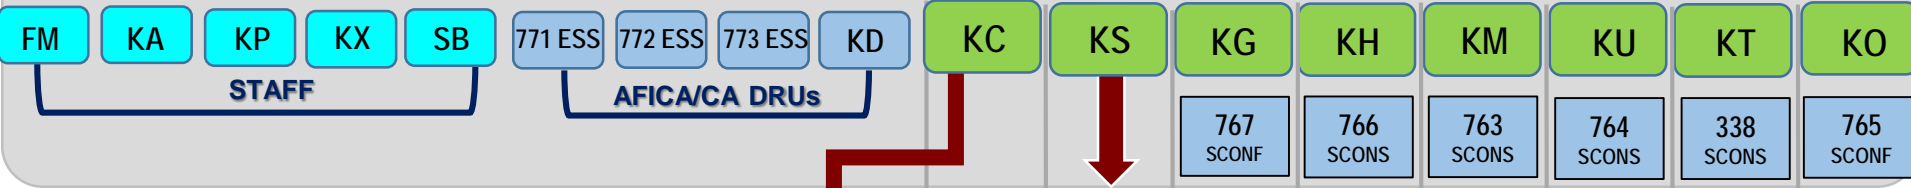

U.S. Air Force Operational Contracting

**HQ AFICA
WPAFB**

KEY:
 MAJCOM
 Specialized/Mission Execution

Operational Contracting Units at the Installation Execution Level Receive Contracting Authority from AFICA

Staff: 186
Direct Execution: 3053
(includes Specialized/Mission & Installation Execution Levels)

| | | | | | | | | | | | | | | |
|-------------------------------------|-------------|--------------|--------------|--------------|------------|--------------|-------------|--------------|-----------|--|--|--|--|--|
| Installation Execution Level | AMIC | | | | | | | | | | | | | |
| | AFCENT | | USMTM | | | | | | | | | | | |
| | 4 CONS | 332 ECONS | 21 CONS | 2 CONS | 18 CONS | 6 CONS | 31 CONS | 14 CONS | 1 SOCONS | | | | | |
| | 9 CONS | 379 ECONS | 30 CONS | 5 CONS | 35 CONS | 19 CONS | 39 CONS | 17 CONS | 27 SOCONS | | | | | |
| | 20 CONS | 380 ECONS | 45 CONS | 7 CONS | 36 CONS | 22 CONS | 48 CONS | 42 CONS | | | | | | |
| | 23 CONS | 386 ECONS | 50 CONS | 28 CONS | 354 CONS | 60 CONS | 52 CONS | 47 CONF | | | | | | |
| | 49 CONS | 407 ECONF | 460 CONF | 90 CONS | 374 CONS | 87 CONS | 65 CONS | 56 CONS | | | | | | |
| | 55 CONS | | | 341 CONS | 647 CONS | 92 CONS | 421 ABG/LG | 71 CONF | | | | | | |
| | 99 CONS | | | 377 MSG/PK | 673 CONS | 319 CONS | 425 ABG/LGC | 81 CONS | | | | | | |
| | 325 CONS | | | 509 CONS | | 375 CONS | 435 AGOW | 82 CONS | | | | | | |
| | 355 CONS | | | | | 436 CONS | 496 ABS/LGC | 97 CONS | | | | | | |
| | 366 CONS | | | | | 628 CONS | 501 CSW/RCO | 502 CONS | | | | | | |
| | 633 CONS | | | | | | 700 CONS | | | | | | | |
| ACC | | AFSPC | AFGSC | PACAF | AMC | USAFE | AETC | AFSOC | | | | | | |